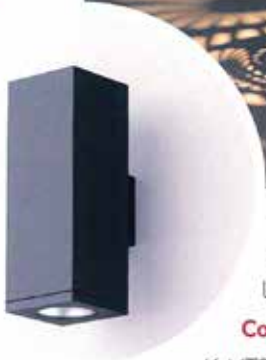

ELECTRICAL MIRROR

Product Info

Illuminating Landscapes: K-LITE's High-Quality Architectural Luminaires

PRODUCT INFO

K-LITE: Illuminating Architecture Since 1977

Established in 1977, K-LITE is a pioneer in the design and manufacture of high-quality architectural luminaires and lighting poles. With decades of expertise, the brand has earned a reputation for delivering reliable, aesthetically refined lighting solutions that cater to a wide range of design preferences and functional requirements.

Sustainable Manufacturing, Timeless Design

Operating through state-of-the-art manufacturing facilities, K-LITE focuses on sustainable and energy-efficient LED technology. Every luminaire is engineered to meet stringent international quality standards while embodying architectural elegance and design precision.

Built to Withstand the Elements

K-LITE's landscape and outdoor lighting solutions are purpose-built for rugged environmental conditions, capable of withstanding:

Wind | Water | Direct Sunlight | Rain | Dust

All products feature high IP and IK ratings, ensuring superior protection against ingress and

impact. This makes them ideal for demanding outdoor and landscape applications.

Comprehensive Product Range

K-LITE offers one of the most diverse and versatile lighting portfolios in the industry, including:

- Linear Wall Washers
- Up-Down Lighters